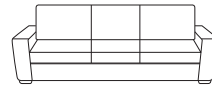

SCATTER PILLOWS

standard 1 x deco cushion format 50x50 included per armrest

FEET

standard in wenge, 5cm high

FEATURES

removable cover of back cushion perfect model for corner composition

ATTENTION

Possibility of custom fit in width | price on demand

2-seat
160x85x95

2 1/2-seat
190x85x95

3-seat
220x85x95

3 1/2-seat
255x85x95

4-seat
285x85x95

2-seat L
140x85x95

2 1/2-seat L
170x85x95

3-seat L
200x85x95

3 1/2-seat L
235x85x95

4-seat L
285x85x95

2-seat R
140x85x95

2 1/2-seat R
170x85x95

3-seat R
200x85x95

3 1/2-seat R
235x85x95

4-seat R
285x85x95

2-seat
120x85x95