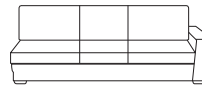

2-seat
160x85x95

2 1/2-seat
190x85x95

3-seat
220x85x95

3 1/2-seat
255x85x95

4-seat
285x85x95

2-seat L
140x85x95

2 1/2-seat L
170x85x95

3-seat L
200x85x95

3 1/2-seat L
235x85x95

4-seat L
285x85x95

2-seat R
140x85x95

2 1/2-seat R
170x85x95

3-seat R
200x85x95

3 1/2-seat R
235x85x95

4-seat R
285x85x95

2-seat
120x85x95

2 1/2-seat
150x85x95

3-seat
180x85x95

3 1/2-seat
215x85x95

4-seat
245x85x95

corner element
85x95x95

long chair
110x85x180
(L) or (R)

ROUNDED
long chair
135x85x165
(L) or (R)

70x70