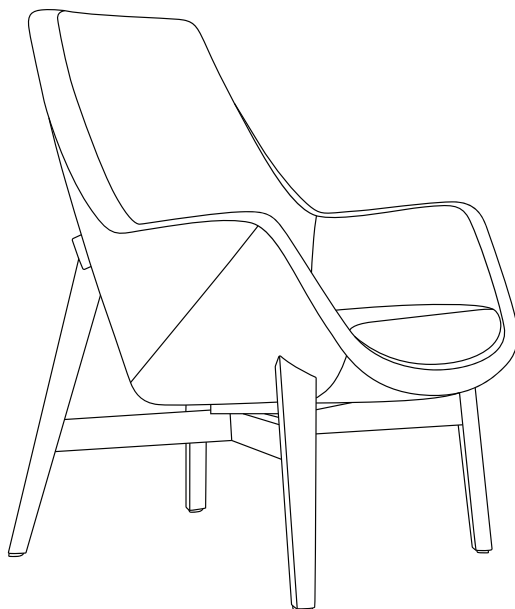

**KENZO** Designed and developed in Belgium | since 1978  
[www.ledacollection.be](http://www.ledacollection.be)

Medium

Kenzo small  
69W x 95H x 69D

**KENZO** Designed and developed in Belgium | since 1978  
www.ledacollection.be

Medium

W x H x D  
sitting height: 46  
sitting depth: 48

1-seat  
69W x 95H x 69D

**ROMP**

3-dimensioneel geplooid multiplex voor optimale ergonomie

**ZITKUSSEN**

hoogelastisch schuim HR 43kg/m<sup>3</sup>  
optioneel uitneembaar