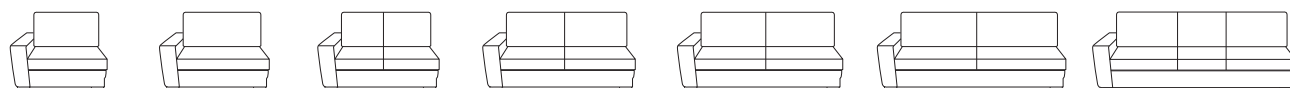

BACK PILLOW

fixed back pillow | synthetic fibres in compartments

SCATTER PILLOWS

standard no deco cushion included (see pricelist)

FEET

standard metal angle leg height 16,5 color black

FEATURES

fixed back and sitting cushion perfect model for corner composition Pocket springs inside the cushion guarantee an optimal sitting comfort

CUSTOM FIT

Possibility of custom fit | price on demand

1-seat 110x84x100 1 1/2-seat 130x84x100 2-seat 155x84x100 2 1/2-seat 190x84x100 3-seat 220x84x100 3 1/2-seat 250x84x100 4-seat 310x84x100

1-seat L 90x84x100 1 1/2-seat L 110x84x100 2-seat L 135x84x100 2 1/2-seat L 170x84x100 3-seat L 200x84x100 3 1/2-seat L 230x84x100 4-seat L 290x84x100