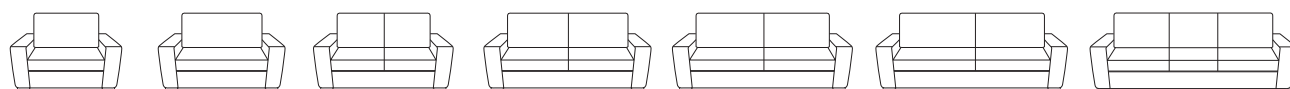

BACK PILLOW

fixed back pillow | synthetic fibres in compartments

SCATTER PILLOWS

standard no deco cushion included (see pricelist)

FEET

standard metal angle leg height 16,5 color black

FEATURES

fixed back and sitting cushion perfect model for corner composition Pocket springs inside the cushion guarantee an optimal sitting comfort

CUSTOM FIT

Possibility of custom fit | price on demand

1-seat 110x84x100 1 1/2-seat 130x84x100 2-seat 155x84x100 2 1/2-seat 190x84x100 3-seat 220x84x100 3 1/2-seat 250x84x100 4-seat 310x84x100

1-seat L 90x84x100 1 1/2-seat L 110x84x100 2-seat L 135x84x100 2 1/2-seat L 170x84x100 3-seat L 200x84x100 3 1/2-seat L 230x84x100 4-seat L 290x84x100