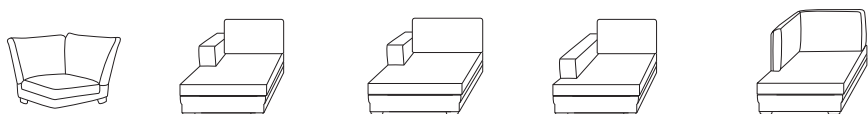

BACK PILLOW

fixed back pillow | synthetic fibres in compartments

SCATTER PILLOWS

standard no deco cushion included (see pricelist)

FEET

standard metal angle leg height 16,5 color black

FEATURES

fixed back and sitting cushion perfect model for corner composition Pocket springs inside the cushion guarantee an optimal sitting comfort

CUSTOM FIT

Possibility of custom fit | price on demand

1-seat 110x84x100 1 1/2-seat 130x84x100 2-seat 155x84x100 2 1/2-seat 190x84x100 3-seat 220x84x100 3 1/2-seat 250x84x100 4-seat 310x84x100

1-seat L 90x84x100 1 1/2-seat L 110x84x100 2-seat L 135x84x100 2 1/2-seat L 170x84x100 3-seat L 200x84x100 3 1/2-seat L 230x84x100 4-seat L 290x84x100

1-seat R 90x84x100 1 1/2-seat R 110x84x100 2-seat R 135x84x100 2 1/2-seat R 170x84x100 3-seat R 200x84x100 3 1/2-seat R 230x84x100 4-seat R 290x84x100

1-seat 70x84x100 1 1/2-seat 90x84x100 2-seat 115x84x100 2 1/2-seat 150x84x100 3-seat 180x84x100 3 1/2-seat 210x84x100 4-seat 270x84x100