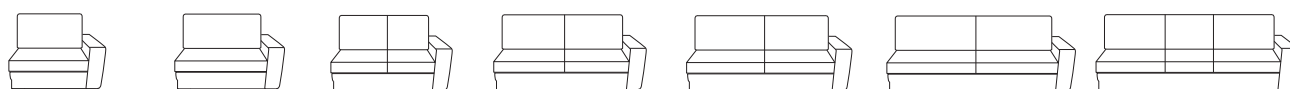

BACK PILLOW

fixed back pillow | synthetic fibres in compartments

SCATTER PILLOWS

standard no deco cushion included (see pricelist)

FEET

standard metal angle leg height 16,5 color black

FEATURES

fixed back and sitting cushion perfect model for corner composition Pocket springs inside the cushion guarantee an optimal sitting comfort

CUSTOM FIT

Possibility of custom fit | price on demand

1-seat 110x84x100 1 1/2-seat 130x84x100 2-seat 155x84x100 2 1/2-seat 190x84x100 3-seat 220x84x100 3 1/2-seat 250x84x100 4-seat 310x84x100

1-seat L 90x84x100 1 1/2-seat L 110x84x100 2-seat L 135x84x100 2 1/2-seat L 170x84x100 3-seat L 200x84x100 3 1/2-seat L 230x84x100 4-seat L 290x84x100

1-seat R 90x84x100 1 1/2-seat R 110x84x100 2-seat R 135x84x100 2 1/2-seat R 170x84x100 3-seat R 200x84x100 3 1/2-seat R 230x84x100 4-seat R 290x84x100

1-seat 70x84x100 1 1/2-seat 90x84x100 2-seat 115x84x100 2 1/2-seat 150x84x100 3-seat 180x84x100 3 1/2-seat 210x84x100 4-seat 270x84x100